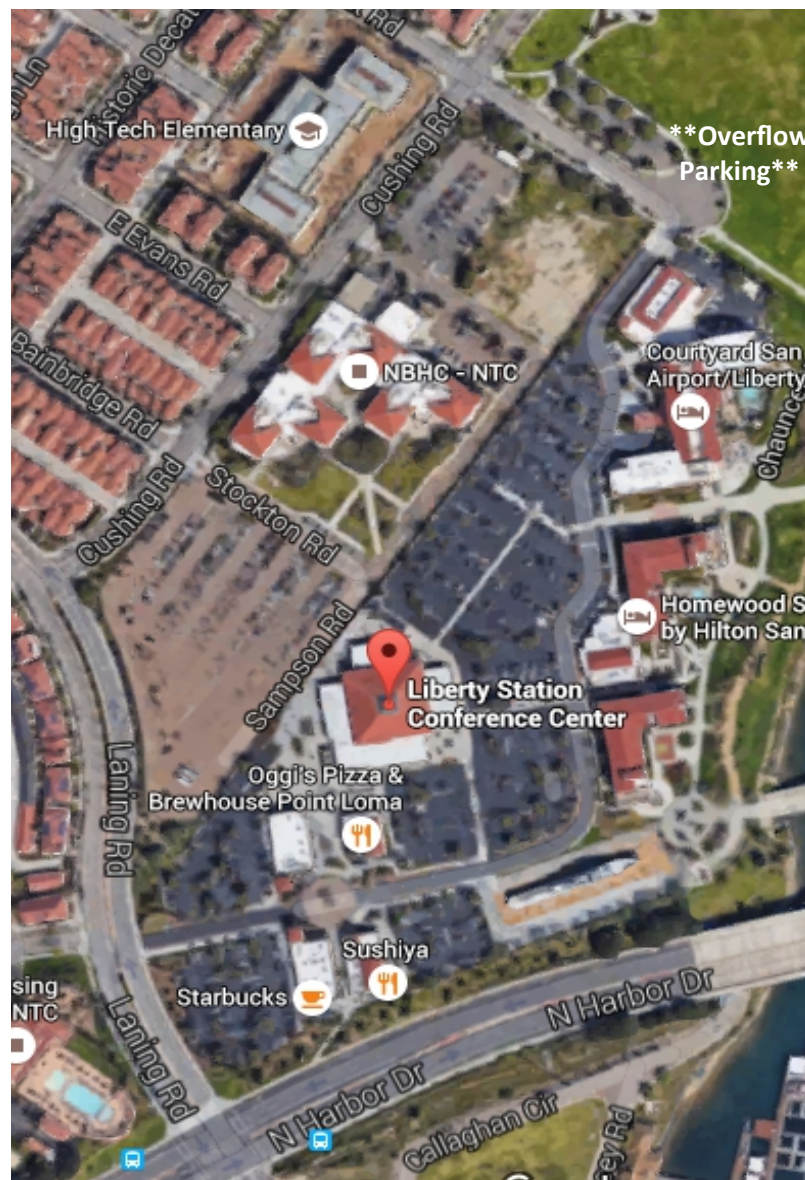

# Liberty Station Conference Center Driving & Parking Directions

2600 Laning Road, San Diego, CA 92106

## From Exit I-8 West

- Exit Rosecrans Street and continue straight for approx. 2 miles
- Turn left onto Laning Road
- Turn left into center (look for Starbucks, Subway, Oggi's)
- Go straight and continue around the roundabout
- We are located on the left in the large square building (2600)
- Please park in any non-marked spots (**DO NOT PARK IN 60/90 MIN PARKING**)

## From Airport (Harbor Drive)

- Turn right onto Laning Road
- Turn right into center (look for Oggi's, Starbucks and Subway)
- Go straight and continue around the roundabout
- We are located on the left in the large square building (2600)
- Please park in any non-marked spots (**DO NOT PARK IN 60/90 MIN PARKING**)

Overflow  
Parking

LS Conference  
Center & Hotel  
Shared Parking